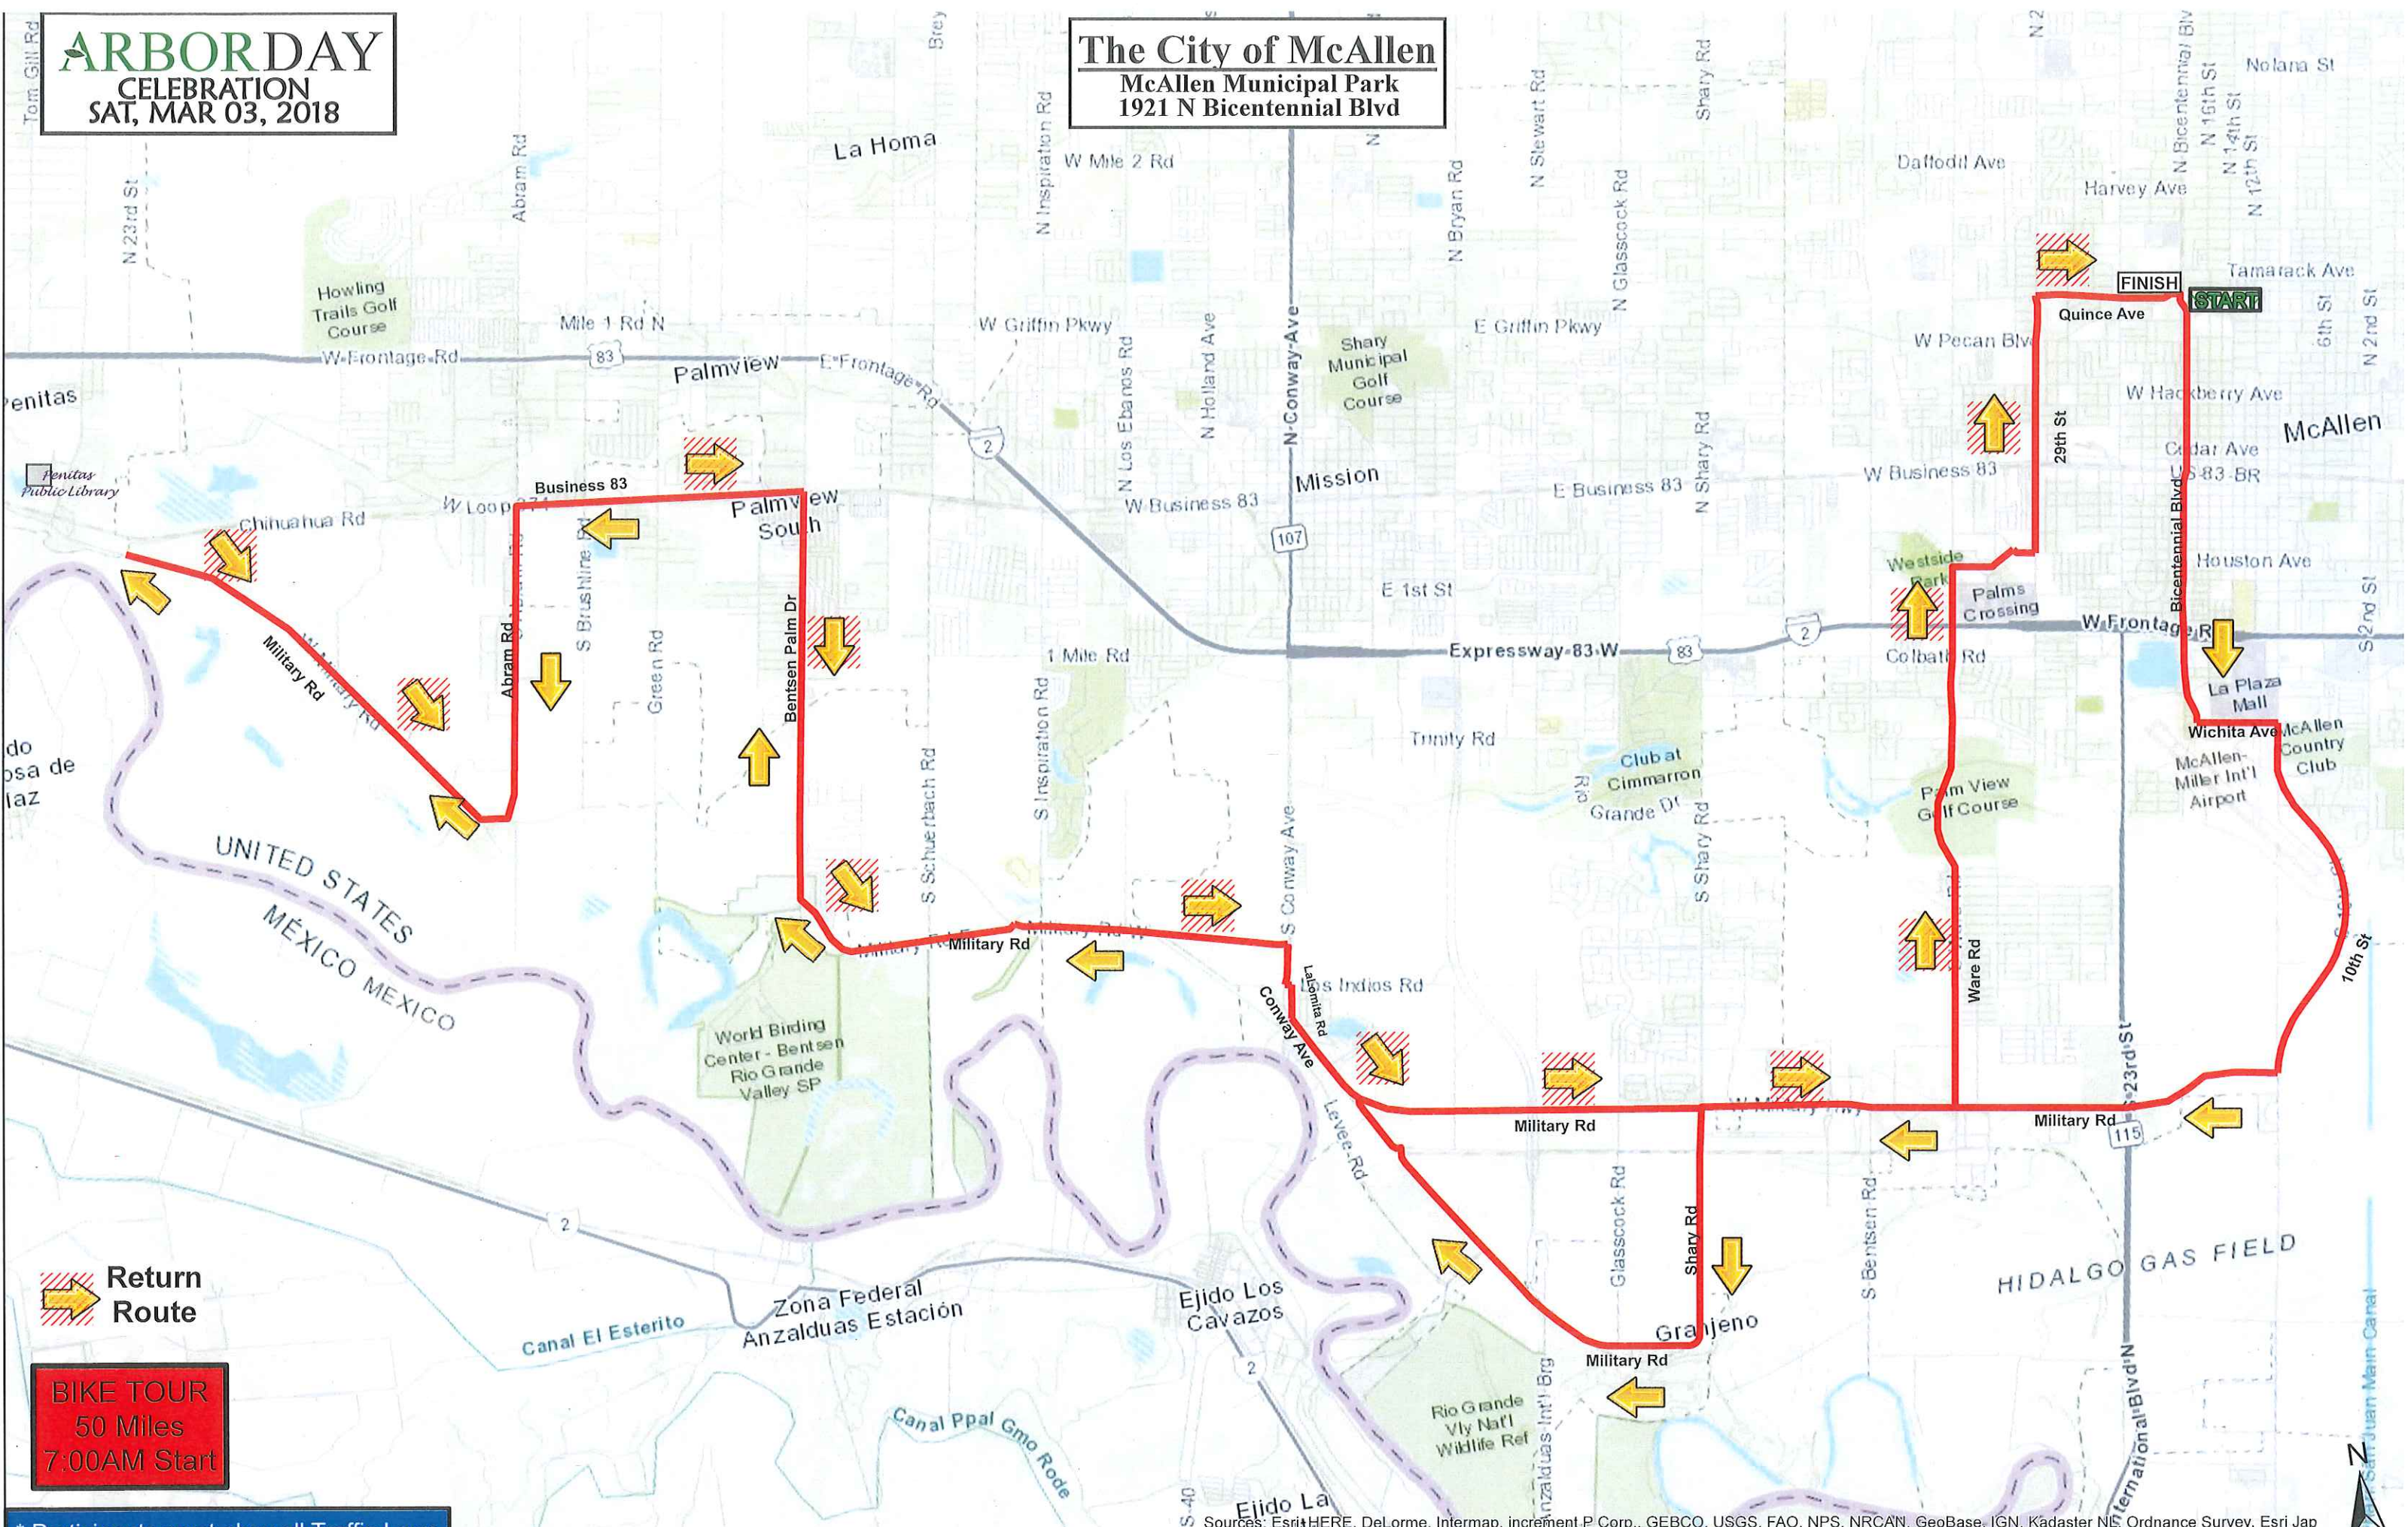

ARBORDAY
CELEBRATION
SAT, MAR 03, 2018

The City of McAllen
McAllen Municipal Park
1921 N Bicentennial Blvd

Return Route

BIKE TOUR
50 Miles
7:00AM Start

*** Participants must obey all Traffic Laws**

Map Sources: Esri, HERE, DeLorme, Intermap, increment P Corp., GEBCO, USGS, FAO, NPS, NRCAN, GeoBase, IGN, Kadaster NL, Ordnance Survey, Esri Jap, Esri China (Hong Kong), swisstopo, MapmyIndia, © OpenStreetMap contributors, and the GIS User Community